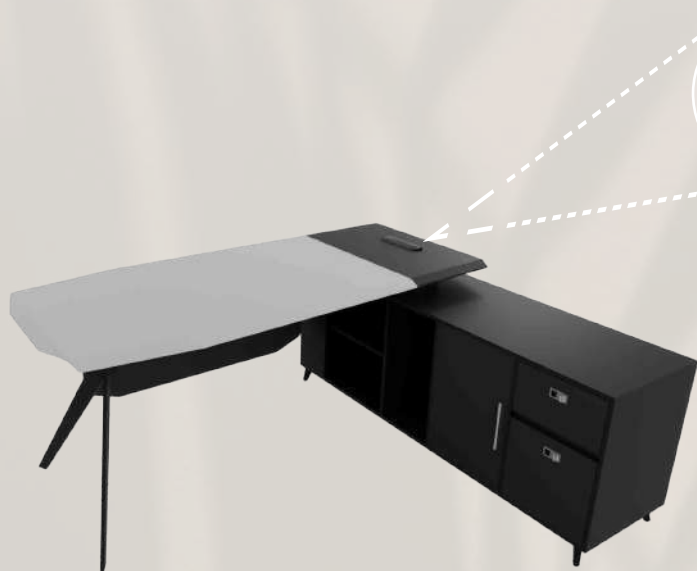

LODGE
ARCHIVERO V

L-120*60

ARCH/V-4G

ARCH/V-3G

Nagal Británico

Olmo Volga

Roble Renovales

DISEÑO DE OFICINA CON

AKTIV PLUS L
200x175

AKTIV PLUS MJ

ENCHUFES

AL+-200*175

AJ+-320*140

A modern office interior featuring a lounge area with a grey sofa and a black coffee table, a white desk with a laptop, and a white round meeting table with chairs. The room has large windows, a glass-walled office area, and a ceiling with recessed lighting.