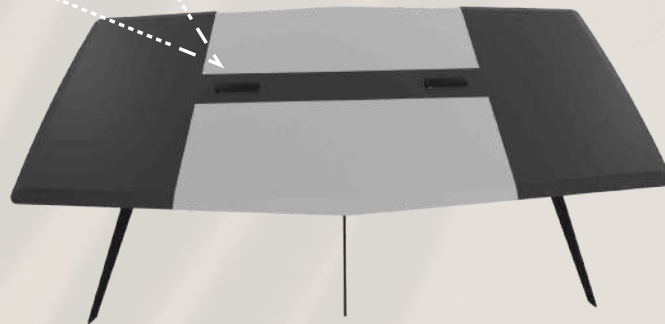

AKTIV PLUS L
200x175

AKTIV PLUS MJ

ENCHUFES

AL+-200*175

AJ+-320*140

A modern office interior featuring a lounge area with a grey sofa and a black coffee table, a white desk with a laptop, and a white round meeting table with chairs. The room has large windows, a glass-walled office area, and a ceiling with recessed lighting.